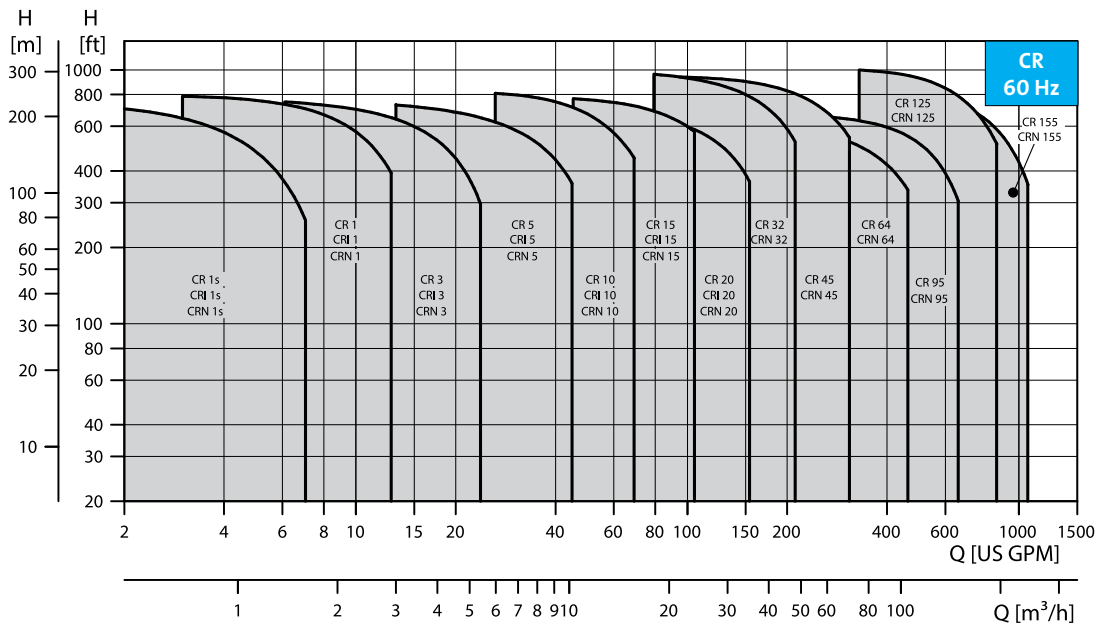

CR & CRN Quick Ship Order Process

1. All orders must be placed on extranet.
2. The distributor account must be in good standing with Grundfos.
3. Order quantity should not exceed 3 CR Quick Ship pumps per order without prior approval from the Grundfos District Sales Manager.

PERFORMANCE DATA

Visit grundfos.us/pei to learn more about Department of Energy (DOE) pump energy index (PEI) requirements and PEI ratings on specific Grundfos models.